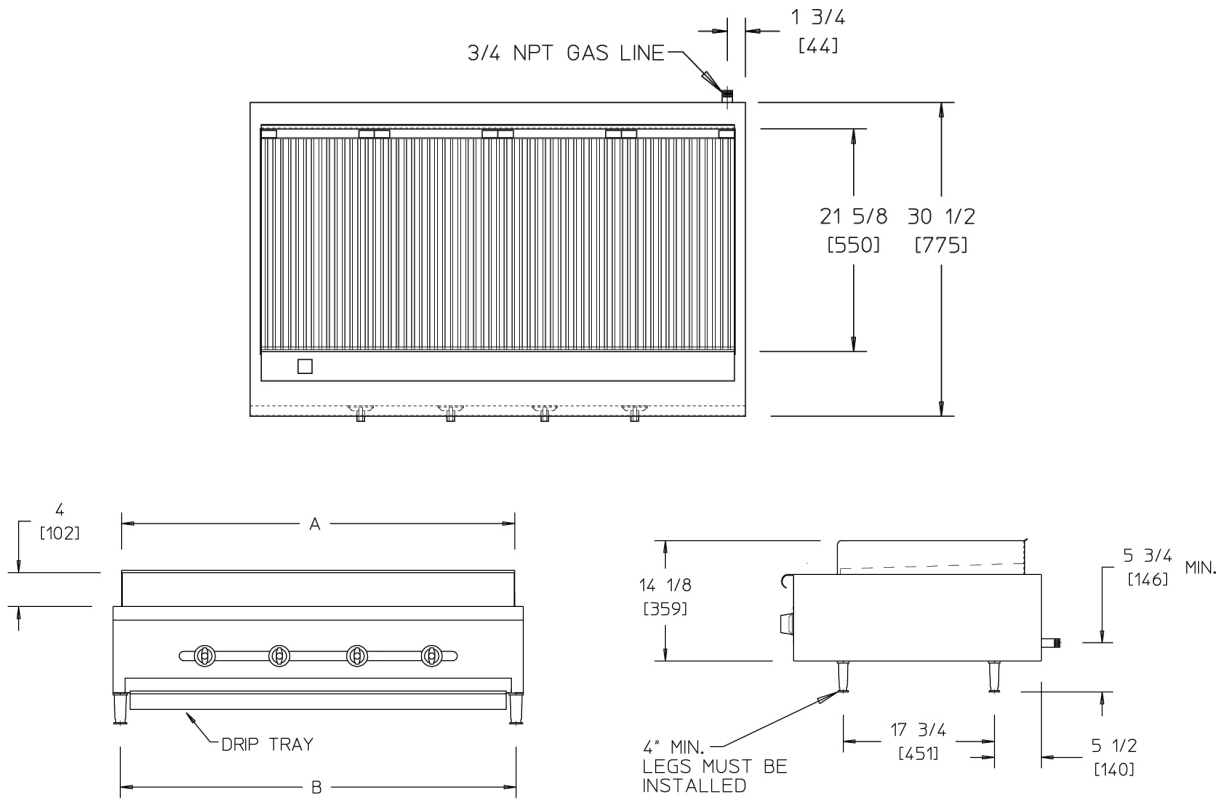

Featuring:

- Cast Iron Top Grates – Reversible for Different Score Marks and May be Used in a Flat or Sloped Position
- Cast Iron Radiants for Higher Temperatures, Even Heat and Enhanced Flavor Profiles
- Cast Iron Burners are Easily Removable for Cleaning
- Each burner has Adjustable Heat Control, On/Off Control Valves and Adjustable Air Shutter for Perfect Combustion
- Available in 2, 4, 6 and 8 Burner Models
- Stainless Steel Front, Sides and Splash Guard
- Easily Removable Front Panel
- Convertible from NG to LP – Conversion Kit Included
- Removable Drip Pan and Front Mounted Grease Trough

HDCB-24

HD COUNTER CHAR BROILERS

Model Numbers: HDCB-14, HDCB-24, HDCB-36, HDCB-48, HDCB-60

HD COUNTER CHAR BROILER - PRODUCT SPECIFICATIONS

Model	# of Controls	Width (A) (MM)	Width (B) (MM)	Depth (MM)	Height (MM) Includes 4" Legs/Splashguard	BTU Rating		Approx. Ship Weight lbs. (kg)	Approx. Install Weight lbs. (kg)
						Natural GAS 5" W.C.	LP GAS 10" W.C.		
HDCB-14	2	14" (366)	12-3/4" (324)	30-1/2" (775)	18-1/8" (461)	40,000	40,000	139 (63)	199 (90)
HDCB-24	4	24" (610)	22-3/4" (577)	30-1/2" (775)	18-1/8" (461)	80,000	80,000	293 (133)	287 (130)
HDCB-36	6	36" (914)	34-3/4" (882)	30-1/2" (775)	18-1/8" (461)	120,000	120,000	401 (182)	393 (178)
HDCB-48	8	48" (1220)	45-7/16" (1154)	30-1/2" (775)	18-1/8" (461)	160,000	160,000	514 (233)	530 (240)
HDCB-60	10	60" (1524)	58.75" (1492)	30-1/2" (775)	18-1/8" (461)	200,000	200,000	640 (290)	530 (240)