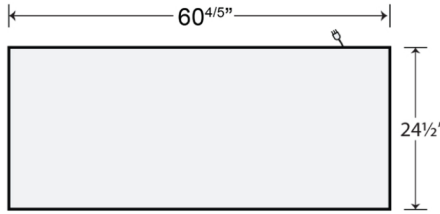

SOLID DOOR BACK BAR REFRIGERATORS

Model Numbers: BB48black, BB60black, BB72black

BB48black FRONT VIEW

BB60black FRONT VIEW

BB72black FRONT VIEW

BB48black TOP VIEW

BB60black TOP VIEW

BB72black TOP VIEW

GLASS DOOR BACK BAR REFRIGERATORS - PRODUCT SPECIFICATIONS

Model	Doors	Cubic Feet	Shelves	HP	Amps	Voltage	Weight	NEMA Config.	Dimensions L x D x H	Temp Range
BB-48	2	11.8	4	1/3	6.4	115/60/1	315 lbs.	5-15P 	48.75" x 24.4" x 35.75"	+33° F to +38° F
BB-60	2	15.8	4	1/3	6.4	115/60/1	381 lbs.	5-15P 	60.8" x 24.4" x 35.75"	+33° F to +38° F
BB-72	3	19.6	6	1/3	7.4	115/60/1	410 lbs.	5-15P 	72.8" x 24.4" x 35.75"	+33° F to +38° F