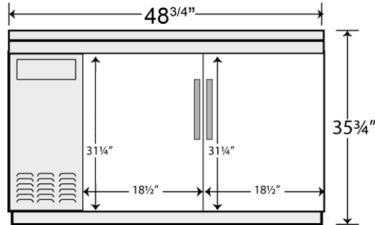

SOLID DOOR BACK BAR REFRIGERATORS

Model Numbers: BB48black, BB60black, BB72black

BB48black FRONT VIEW

BB60black FRONT VIEW

BB72black FRONT VIEW

BB48black TOP VIEW

BB60black TOP VIEW

BB72black TOP VIEW

GLASS DOOR BACK BAR REFRIGERATORS - PRODUCT SPECIFICATIONS

Model	Doors	Cubic Feet	Shelves	HP	Amps	Voltage	Weight	NEMA Config.	Dimensions L x D x H	Temp Range
BB-48	2	11.8	4	1/3	6.4	115/60/1	315 lbs.	5-15P 	48.75" x 24.4" x 35.75"	+33° F to +38° F
BB-60	2	15.8	4	1/3	6.4	115/60/1	381 lbs.	5-15P 	60.8" x 24.4" x 35.75"	+33° F to +38° F
BB-72	3	19.6	6	1/3	7.4	115/60/1	410 lbs.	5-15P 	72.8" x 24.4" x 35.75"	+33° F to +38° F