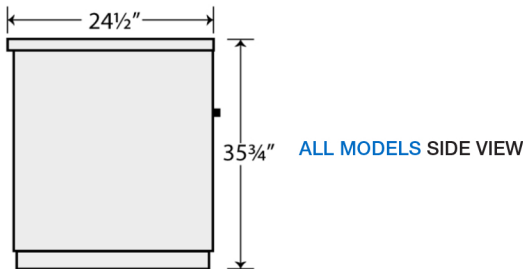

SOLID DOOR BACK BAR REFRIGERATORS

Model Numbers: BB48black, BB60black, BB72black

BB48black FRONT VIEW

BB60black FRONT VIEW

BB72black FRONT VIEW

BB48black TOP VIEW

BB60black TOP VIEW

BB72black TOP VIEW

GLASS DOOR BACK BAR REFRIGERATORS - PRODUCT SPECIFICATIONS

Model	Doors	Cubic Feet	Shelves	HP	Amps	Voltage	Weight	NEMA Config.	Dimensions L x D x H	Temp Range
BB-48	2	11.8	4	1/3	6.4	115/60/1	315 lbs.	5-15P 	48.75" x 24.4" x 35.75"	+33° F to +38° F
BB-60	2	15.8	4	1/3	6.4	115/60/1	381 lbs.	5-15P 	60.8" x 24.4" x 35.75"	+33° F to +38° F
BB-72	3	19.6	6	1/3	7.4	115/60/1	410 lbs.	5-15P 	72.8" x 24.4" x 35.75"	+33° F to +38° F