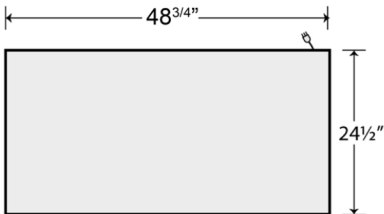

SOLID DOOR BACK BAR REFRIGERATORS

Model Numbers: BB48black, BB60black, BB72black

BB48black FRONT VIEW

BB60black FRONT VIEW

BB72black FRONT VIEW

BB48black TOP VIEW

BB60black TOP VIEW

BB72black TOP VIEW

GLASS DOOR BACK BAR REFRIGERATORS - PRODUCT SPECIFICATIONS

Model	Doors	Cubic Feet	Shelves	HP	Amps	Voltage	Weight	NEMA Config.	Dimensions L x D x H	Temp Range
BB-48	2	11.8	4	1/3	6.4	115/60/1	315 lbs.	5-15P 	48.75" x 24.4" x 35.75"	+33° F to +38° F
BB-60	2	15.8	4	1/3	6.4	115/60/1	381 lbs.	5-15P 	60.8" x 24.4" x 35.75"	+33° F to +38° F
BB-72	3	19.6	6	1/3	7.4	115/60/1	410 lbs.	5-15P 	72.8" x 24.4" x 35.75"	+33° F to +38° F