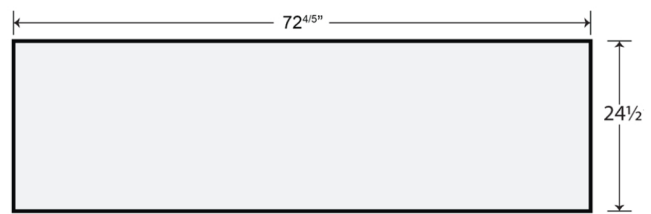

SOLID DOOR BACK BAR REFRIGERATORS

Model Numbers: BB48black, BB60black, BB72black

BB48black FRONT VIEW

BB60black FRONT VIEW

BB72black FRONT VIEW

BB48black TOP VIEW

BB60black TOP VIEW

BB72black TOP VIEW

GLASS DOOR BACK BAR REFRIGERATORS - PRODUCT SPECIFICATIONS

Model	Doors	Cubic Feet	Shelves	HP	Amps	Voltage	Weight	NEMA Config.	Dimensions L x D x H	Temp Range
BB-48	2	11.8	4	1/3	6.4	115/60/1	315 lbs.	5-15P 	48.75" x 24.4" x 35.75"	+33° F to +38° F
BB-60	2	15.8	4	1/3	6.4	115/60/1	381 lbs.	5-15P 	60.8" x 24.4" x 35.75"	+33° F to +38° F
BB-72	3	19.6	6	1/3	7.4	115/60/1	410 lbs.	5-15P 	72.8" x 24.4" x 35.75"	+33° F to +38° F