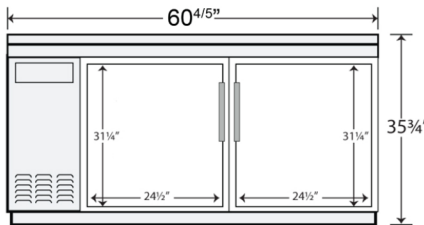

SOLID DOOR BACK BAR REFRIGERATORS

Model Numbers: BB48black, BB60black, BB72black

BB48black FRONT VIEW

BB60black FRONT VIEW

BB72black FRONT VIEW

BB48black TOP VIEW

BB60black TOP VIEW

BB72black TOP VIEW

GLASS DOOR BACK BAR REFRIGERATORS - PRODUCT SPECIFICATIONS

Model	Doors	Cubic Feet	Shelves	HP	Amps	Voltage	Weight	NEMA Config.	Dimensions L x D x H	Temp Range
BB-48	2	11.8	4	1/3	6.4	115/60/1	315 lbs.	5-15P 	48.75" x 24.4" x 35.75"	+33° F to +38° F
BB-60	2	15.8	4	1/3	6.4	115/60/1	381 lbs.	5-15P 	60.8" x 24.4" x 35.75"	+33° F to +38° F
BB-72	3	19.6	6	1/3	7.4	115/60/1	410 lbs.	5-15P 	72.8" x 24.4" x 35.75"	+33° F to +38° F