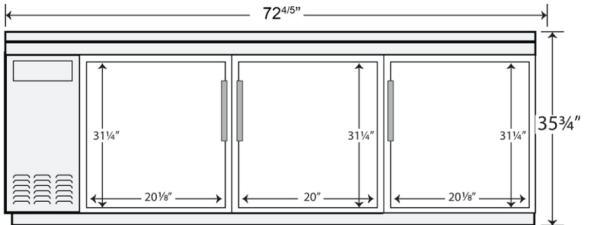

SOLID DOOR BACK BAR REFRIGERATORS

Model Numbers: BB48black, BB60black, BB72black

BB48black FRONT VIEW

BB60black FRONT VIEW

BB72black FRONT VIEW

BB48black TOP VIEW

BB60black TOP VIEW

BB72black TOP VIEW

GLASS DOOR BACK BAR REFRIGERATORS - PRODUCT SPECIFICATIONS

Model	Doors	Cubic Feet	Shelves	HP	Amps	Voltage	Weight	NEMA Config.	Dimensions L x D x H	Temp Range
BB-48	2	11.8	4	1/3	6.4	115/60/1	315 lbs.	5-15P 	48.75" x 24.4" x 35.75"	+33° F to +38° F
BB-60	2	15.8	4	1/3	6.4	115/60/1	381 lbs.	5-15P 	60.8" x 24.4" x 35.75"	+33° F to +38° F
BB-72	3	19.6	6	1/3	7.4	115/60/1	410 lbs.	5-15P 	72.8" x 24.4" x 35.75"	+33° F to +38° F