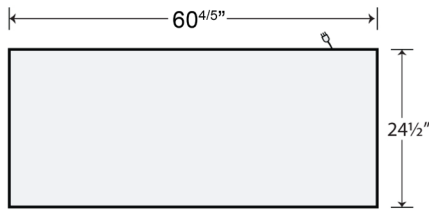

BB-60G TOP VIEW