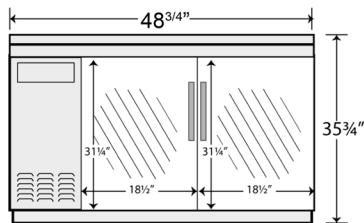

GLASS DOOR BACK BAR REFRIGERATORS

Model Numbers: BB-48G, BB-60G, BB-72G

BB-48G FRONT VIEW