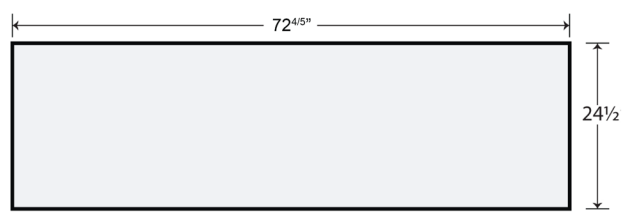

**BB-48G**

Dimensions: 48.75" x 24.4" x 35.75"

**BB-60G**

Dimensions: 60.8" x 24.4" x 35.75"

**BB-72G**

Dimensions: 72.8" x 24.4" x 35.75"

## GLASS DOOR BACK BAR REFRIGERATORS - PRODUCT SPECIFICATIONS

Model	Doors	Cubic Feet	Shelves	HP	Amps	Voltage	Weight	NEMA Config.	Dimensions L x D x H	Temp Range
BB-48G	2	11.8	4	1/3	6.4	115/60/1	315 lbs.	5-15P 	48.75" x 24.4" x 35.75"	+33° F to +38° F
BB-60G	2	15.8	4	1/3	6.4	115/60/1	381 lbs.	5-15P 	60.8" x 24.4" x 35.75"	+33° F to +38° F
BB-72B	3	19.6	6	1/3	7.4	115/60/1	410 lbs.	5-15P 	72.8" x 24.4" x 35.75"	+33° F to +38° F