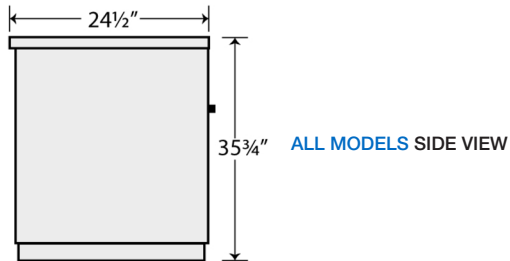

**BB-48G**

Dimensions: 48.75" x 24.4" x 35.75"

**BB-60G**

Dimensions: 60.8" x 24.4" x 35.75"

**BB-72G**

Dimensions: 72.8" x 24.4" x 35.75"

## GLASS DOOR BACK BAR REFRIGERATORS - PRODUCT SPECIFICATIONS

Model	Doors	Cubic Feet	Shelves	HP	Amps	Voltage	Weight	NEMA Config.	Dimensions L x D x H	Temp Range
BB-48G	2	11.8	4	1/3	6.4	115/60/1	315 lbs.	5-15P 	48.75" x 24.4" x 35.75"	+33° F to +38° F
BB-60G	2	15.8	4	1/3	6.4	115/60/1	381 lbs.	5-15P 	60.8" x 24.4" x 35.75"	+33° F to +38° F
BB-72B	3	19.6	6	1/3	7.4	115/60/1	410 lbs.	5-15P 	72.8" x 24.4" x 35.75"	+33° F to +38° F