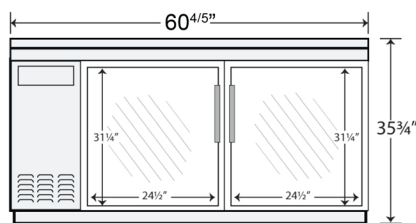

BB-60G FRONT VIEW