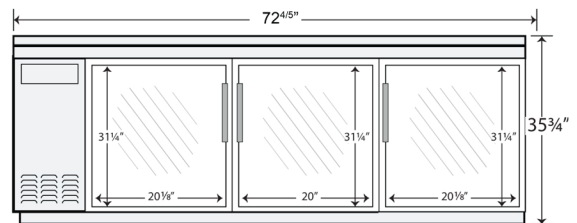

BB-72G FRONT VIEW