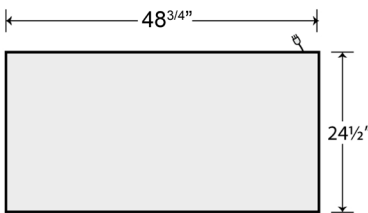

BB-48G TOP VIEW